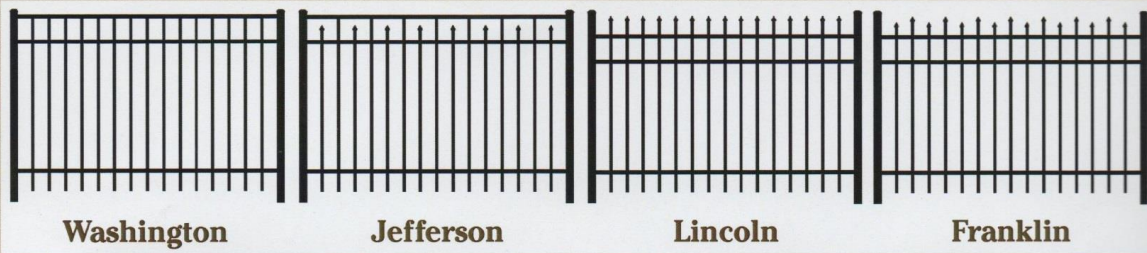

Security Fence Co.

Red Lion, PA

Aluminum Fence

SFC continues to
serve your fencing
needs since its
inception in
1972.

SFC strives to
service our
customers with
the utmost
respect and
gratitude.

SFC proudly offers top notch Aluminum fencing for your home or business. With four different styles to choose from, there is surely one to satisfy your needs. Available in 3 colors (black, bronze, white*), 6 heights and 6' wide sections; all covered by a limited life time warranty. SFC aluminum fence is assembled in Red Lion, PA, with the strictest quality control measures available in the industry.

Washington

Jefferson

Lincoln

Franklin

Straight Top Gates to match every style

Arched Top Gates to enhance your entry way

Double Drive Gates for more access

All gates are welded for strength and integrity. All gates include quality self-closing hardware and key lockable latches.

Variety of Designs to Enhance any Landscape...

Residential Grade Specifications

Rails: 1" x 1"

Pickets: 5/8" x 5/8"

Picket Spacing: 3 13/16"

Post: 2" x 2"

Color: Black...Bronze...White*

*Special order for White

SFC Aluminum fence can be created with many accessories such as Ball Caps, Arrowhead Finials, Boy Scout Finials and Ornamental Rings to enhance the appearance of your property. Please note 54" High Washington and 54" High Jefferson meet or exceed pool code requirements.